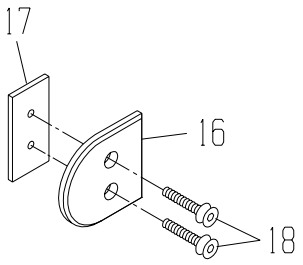

23	91529	Hose Clip, Ø3/4"	03
22	91528	Plastic Hose, Ø1/2"	01
21	91521	Auto Latch Pin	01
20	92056	Clutch Bearing	02
19	95610	Op Side Pan Mount	01
18	91522	Bearing Ø20 x Ø37 x 9	02
17	93468	Blanking Plug, 2"	01
16	91516	Spacer, Pivot Block	02
15	91515	Spacer, Link	02
14	91514	ON/OFF Spring	02
13	91619	Bearing Housing, GT 46/52	01
12	91512	Fixing Block	02
11	91511	Adjust Eccentric	02
10	92586	Bearing Ø12 x Ø32 x 10	02
09	91618	Drive Gear, GT 46/52	01
08	91508	Stripe Limit Boss	02
07	91507	ON/OFF Link	02
06	91506	Pivot Block, Op Side	01
05	91505	Pivot Block Non-Op Side	01
04	91504	Non-Op Side Spindle	01
03	91622	Drive Spindle	01
02	91502	Bracket Non-Op Side	01
01	91501	Bracket Op-Side	01

ITEM#	PART #	DESCRIPTION	QTY
-------	--------	-------------	-----

ITEM#	PART #	DESCRIPTION	QTY
-------	--------	-------------	-----

DRIP TRAY, GT-46, P/N 91534

DRIP TRAY, GT-46, FIRST HEAD P/N 91518

SAFETY GUARD ASS'Y, GT-46, P/N 98050

* PART IS INCLUDED IN OUTLINED SUBASSEMBLY
 ** THE REMOTE BOTTLE KIT (P/N 94850) INCLUDES ITEMS #1-11

REMOTE BOTTLE KIT, GT-46/52, P/N 94850**

18	91898	M5 X 35mm Cap Screw	02
17	98055	Plate, Backing, Plug	01
16	98012	Plug, Blanking	01
15	91911	1/4-25/32 Adjustable Clamp	*
14	92765	O-Ring	*
13	92760	Dispensing Valve Assy	02
12	92772	Fountain Bottle, Large	02
11	91765	M5x12mm Button Hd Screw	02
10	91968	10-24 Hex Nut, Full	01
09	91819	10-24 x 1/2 Cap Screw	01
08	92756	1/2" ID Vinyl Tubing	12"
07	92779	Assy, Syringe, Lg. Neck	01
06	90850	Seal Set	01
05	91672	Spring Clip	01
04	91517	Remote Bottle Plate	01
03	92749	Universal Bottle Brckt	01
02	92750	Adapter Base Assy	01
01	92740	Bottle Valve Assy	01
ITEM#	PART #	DESCRIPTION	QTY