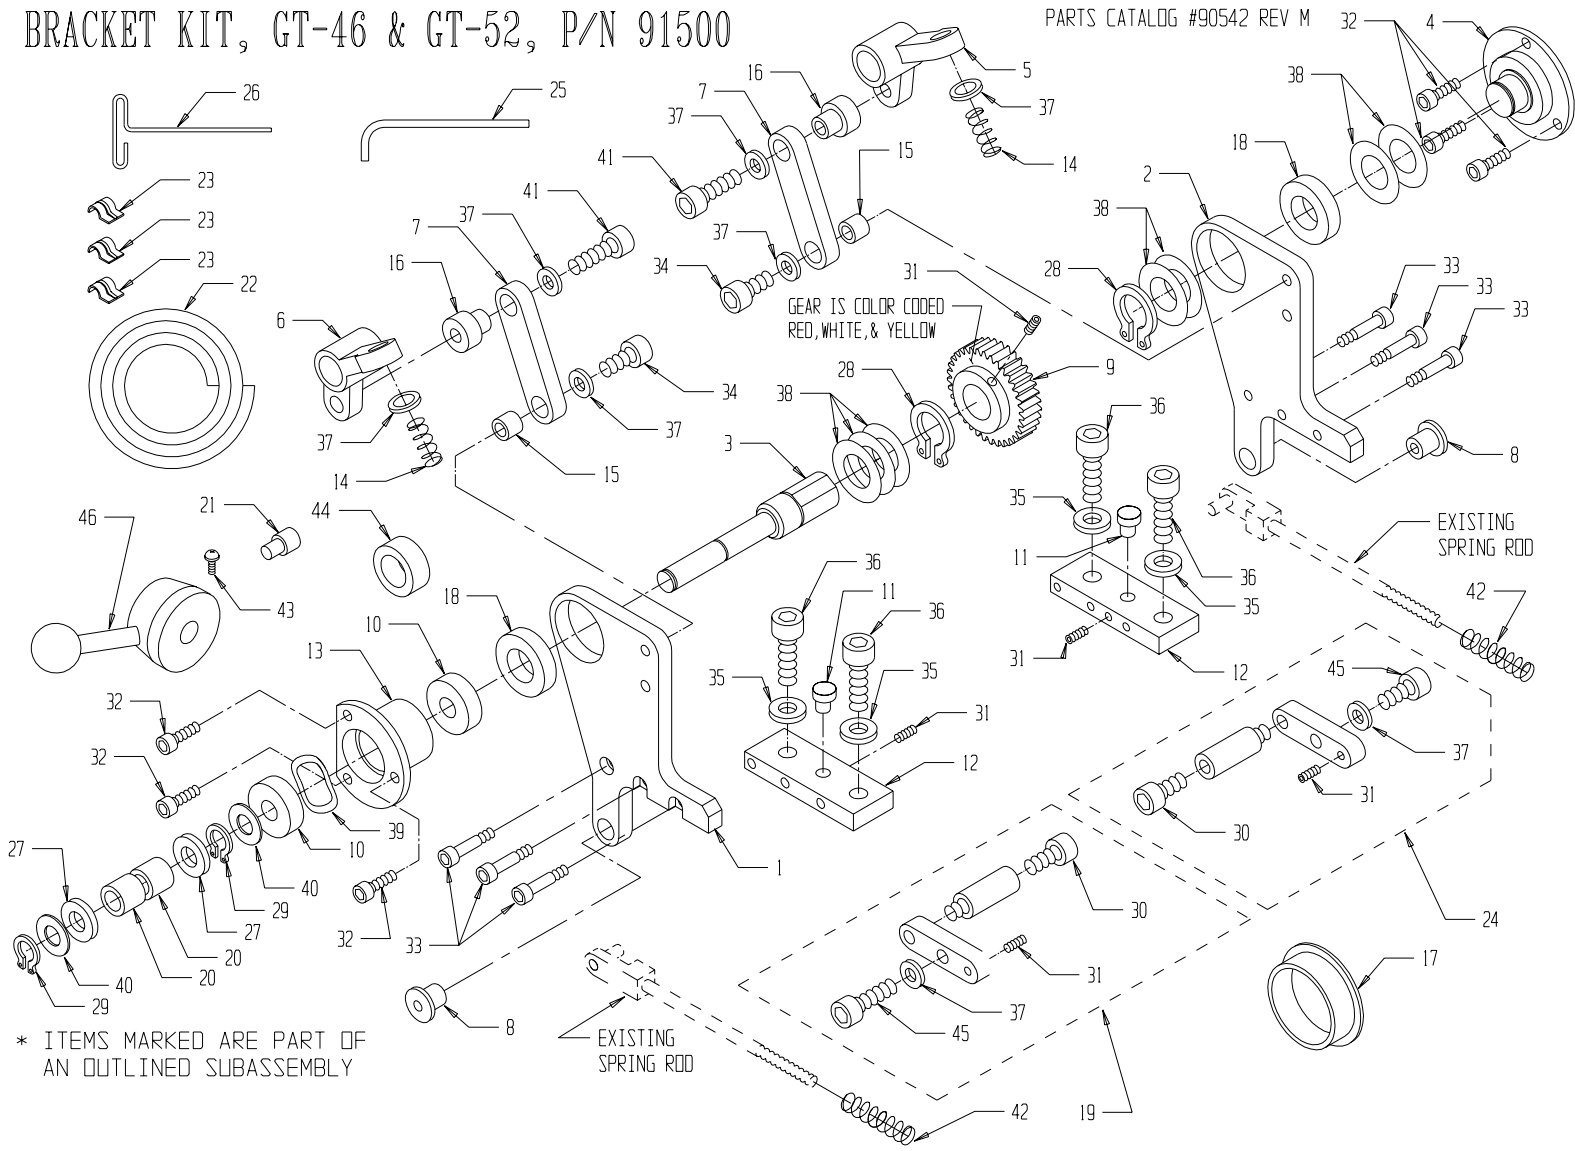

BRACKET KIT, GT-46 & GT-52, P/N 91500

PARTS CATALOG #90542 REV M

* ITEMS MARKED ARE PART OF AN OUTLINED SUBASSEMBLY

46	95190	Handle, On/Off	01
45	91756	M8 X 25mm Cap Screw	*
44	91538	Spacer, Ink Ductor Crank Arm	01
43	91806	#6-32 Phil Pan Hd Screw	01
42	91545	Compression Spring	02
41	91892	M8 x 35mm Cap Screw	02
40	91966	Washer, .48x.88x.02	02
39	91772	Wave Washer	01
38	91615	Shim, Non-op Side Spindle	07
37	91950	Ø 8mm, Plain Washer	06*
36	91755	M10 x 25mm Cap Screw	04
35	91976	Ø 10mm, Plain Washer	04
34	91758	M8 x 20mm Cap Screw	02
33	91709	Ø6mm x 12mm Shoulder Screw	06
32	91761	M6 x 18mm Cap Screw	06
31	91889	M5 x 10mm Set Screw	03*
30	91894	M8 X 16mm Cap Screw	*
29	91662	Ø12mm Retaining Ring	02
28	91664	Ø20mm Retaining Ring	02
27	91623	Thrust Washer	02
26	90756	T-Allen Kex, 2.5mm	01
25	90758	Ball End Allen Key, 8mm	01
24	95620	Non-Op Side Pan Mount	01

23	91529	Hose Clip, Ø3/4"	03
22	91528	Plastic Hose, Ø1/2"	01
21	91521	Auto Latch Pin	01
20	92056	Clutch Bearing	02
19	95610	Op Side Pan Mount	01
18	91522	Bearing Ø20 x Ø37 x 9	02
17	93468	Blanking Plug, 2"	01
16	91516	Spacer, Pivot Block	02
15	91515	Spacer, Link	02
14	91514	ON/OFF Spring	02
13	91619	Bearing Housing, GT 46/52	01
12	91512	Fixing Block	02
11	91511	Adjust Eccentric	02
10	92586	Bearing Ø12 x Ø32 x 10	02
09	91618	Drive Gear, GT 46/52	01
08	91508	Stripe Limit Boss	02
07	91507	ON/OFF Link	02
06	91506	Pivot Block, Op Side	01
05	91505	Pivot Block Non-Op Side	01
04	91504	Non-Op Side Spindle	01
03	91622	Drive Spindle	01
02	91502	Bracket Non-Op Side	01
01	91501	Bracket Op-Side	01

ITEM#	PART #	DESCRIPTION	QTY

ITEM#	PART #	DESCRIPTION	QTY