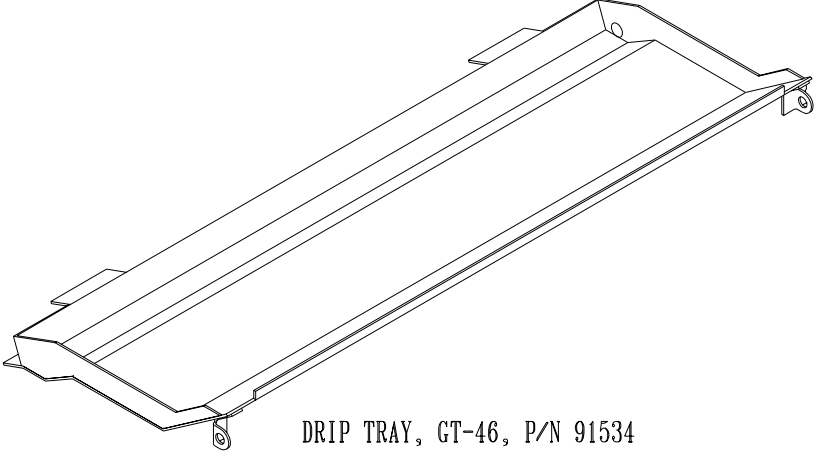

DRIP TRAY, GT-46, P/N 91534