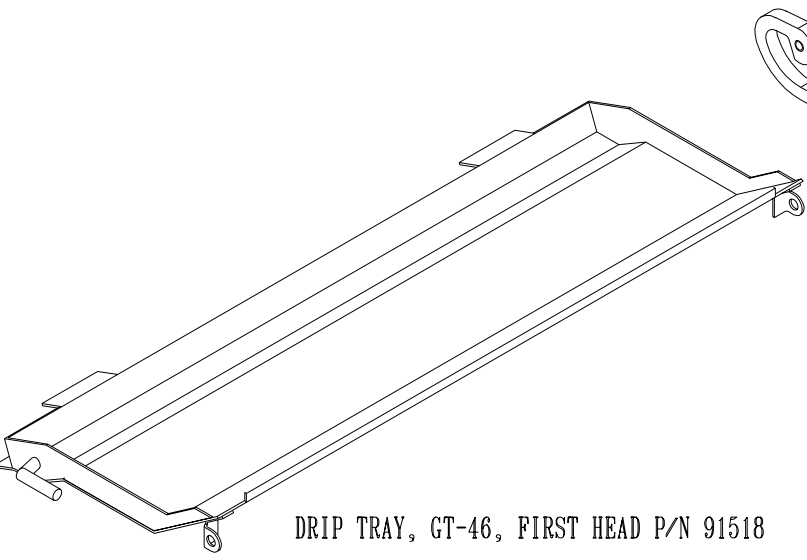

* PART IS INCLUDED IN OUTLINED SUBASSEMBLY
** THE REMOTE BOTTLE KIT (P/N 94850) INCLUDES ITEMS #1-11

REMOTE BOTTLE KIT, GT-46/52, P/N 94850**

18	91898	M5 X 35mm Cap Screw	02
17	98055	Plate, Backing, Plug	01
16	98012	Plug, Blanking	01
15	91911	1/4-25/32 Adjustable Clamp	*
14	92765	O-Ring	*
13	92760	Dispensing Valve Assy	02
12	92772	Fountain Bottle, Large	02
11	91765	M5x12mm Button Hd Screw	02
10	91968	10-24 Hex Nut, Full	01
09	91819	10-24 x 1/2 Cap Screw	01
08	92756	1/2" ID Vinyl Tubing	12"
07	92779	Assy, Syringe, Lg. Neck	01
06	90850	Seal Set	01
05	91672	Spring Clip	01
04	91517	Remote Bottle Plate	01
03	92749	Universal Bottle Brckt	01
02	92750	Adapter Base Assy	01
01	92740	Bottle Valve Assy	01
ITEM#	PART #	DESCRIPTION	QTY