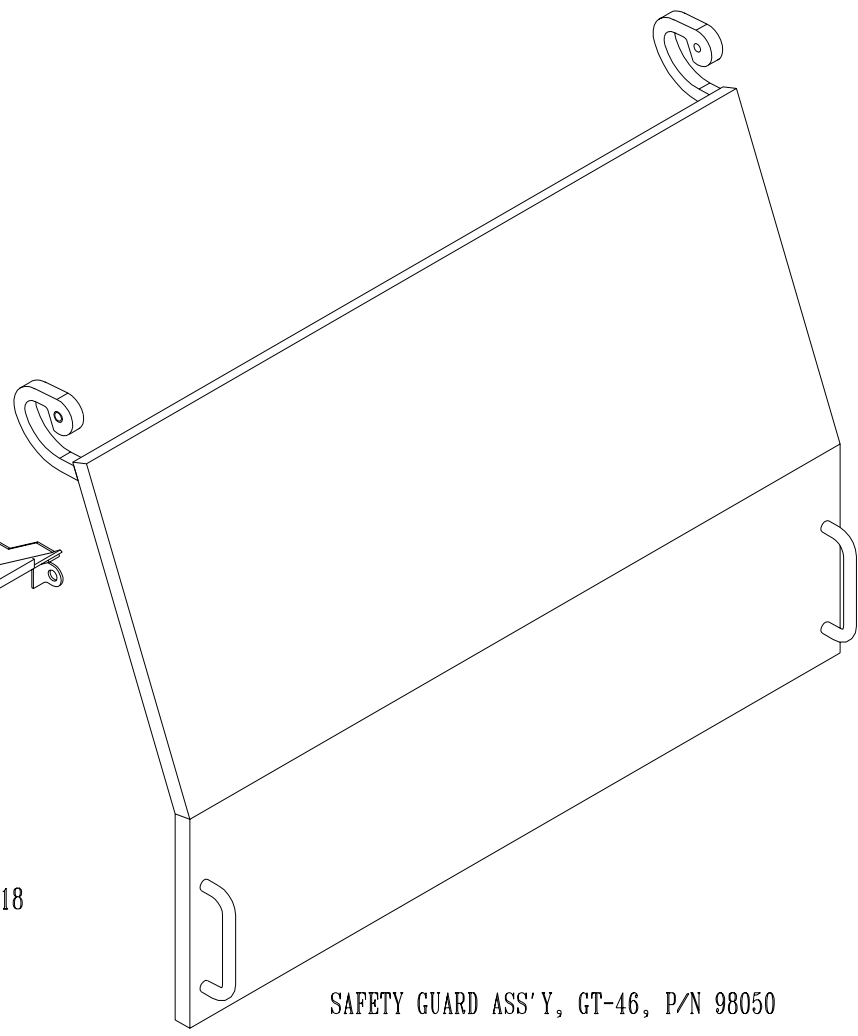

23	91529	Hose Clip, Ø3/4"	03
22	91528	Plastic Hose, Ø1/2"	01
21	91521	Auto Latch Pin	01
20	92056	Clutch Bearing	02
19	95610	Op Side Pan Mount	01
18	91522	Bearing Ø20 x Ø37 x 9	02
17	93468	Blanking Plug, 2"	01
16	91516	Spacer, Pivot Block	02
15	91515	Spacer, Link	02
14	91514	ON/OFF Spring	02
13	91619	Bearing Housing, GT 46/52	01
12	91512	Fixing Block	02
11	91511	Adjust Eccentric	02
10	92586	Bearing Ø12 x Ø32 x 10	02
09	91618	Drive Gear, GT 46/52	01
08	91508	Stripe Limit Boss	02
07	91507	ON/OFF Link	02
06	91506	Pivot Block, Op Side	01
05	91505	Pivot Block Non-Op Side	01
04	91504	Non-Op Side Spindle	01
03	91622	Drive Spindle	01
02	91502	Bracket Non-Op Side	01
01	91501	Bracket Op-Side	01

ITEM#	PART #	DESCRIPTION	QTY
-------	--------	-------------	-----

ITEM#	PART #	DESCRIPTION	QTY
-------	--------	-------------	-----

DRIP TRAY, GT-46, P/N 91534

DRIP TRAY, GT-46, FIRST HEAD P/N 91518

SAFETY GUARD ASS'Y, GT-46, P/N 98050