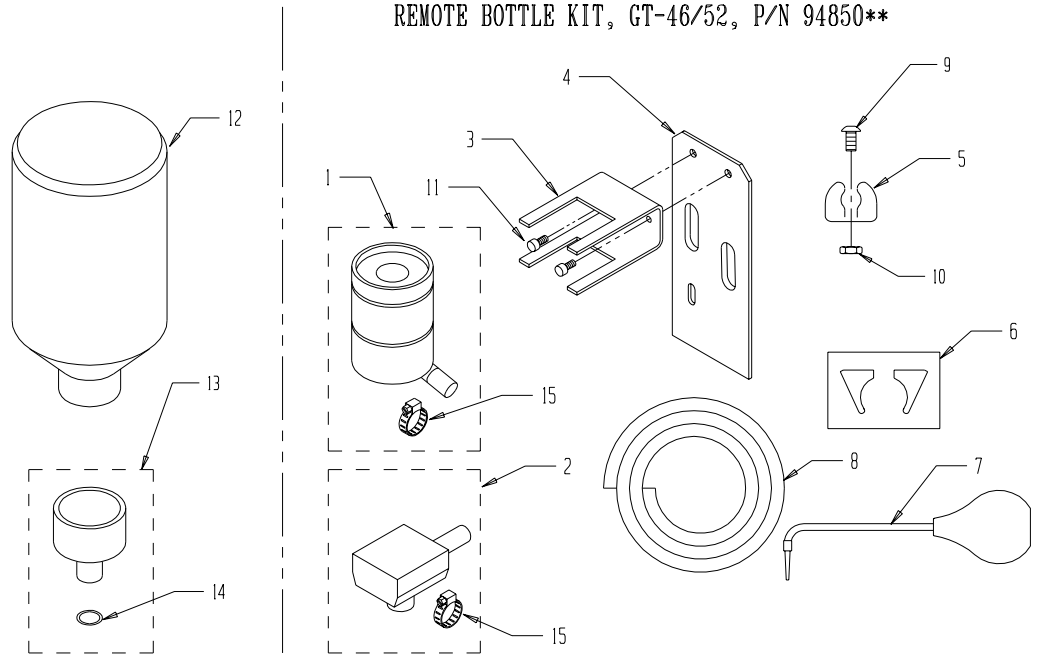

23	91529	Hose Clip, Ø3/4"	03
22	91528	Plastic Hose, Ø1/2"	01
21	91521	Auto Latch Pin	01
20	92056	Clutch Bearing	02
19	95610	Op Side Pan Mount	01
18	91522	Bearing Ø20 x Ø37 x 9	02
17	93468	Blanking Plug, 2"	01
16	91516	Spacer, Pivot Block	02
15	91515	Spacer, Link	02
14	91514	ON/OFF Spring	02
13	91619	Bearing Housing, GT 46/52	01
12	91512	Fixing Block	02
11	91511	Adjust Eccentric	02
10	92586	Bearing Ø12 x Ø32 x 10	02
09	91618	Drive Gear, GT 46/52	01
08	91508	Stripe Limit Boss	02
07	91507	ON/OFF Link	02
06	91506	Pivot Block, Op Side	01
05	91505	Pivot Block Non-Op Side	01
04	91504	Non-Op Side Spindle	01
03	91622	Drive Spindle	01
02	91502	Bracket Non-Op Side	01
01	91501	Bracket Op-Side	01

ITEM#	PART #	DESCRIPTION	QTY
-------	--------	-------------	-----

ITEM#	PART #	DESCRIPTION	QTY
-------	--------	-------------	-----

DRIP TRAY, GT-46, P/N 91534

DRIP TRAY, GT-46, FIRST HEAD P/N 91518

SAFETY GUARD ASS'Y, GT-46, P/N 98050

* PART IS INCLUDED IN OUTLINED SUBASSEMBLY
 ** THE REMOTE BOTTLE KIT (P/N 94850) INCLUDES ITEMS #1-11

REMOTE BOTTLE KIT, GT-46/52, P/N 94850**

18	91898	M5 X 35mm Cap Screw	02
17	98055	Plate, Backing, Plug	01
16	98012	Plug, Blanking	01
15	91911	1/4-25/32 Adjustable Clamp	*
14	92765	O-Ring	*
13	92760	Dispensing Valve Assy	02
12	92772	Fountain Bottle, Large	02
11	91765	M5x12mm Button Hd Screw	02
10	91968	10-24 Hex Nut, Full	01
09	91819	10-24 x 1/2 Cap Screw	01
08	92756	1/2" ID Vinyl Tubing	12"
07	92779	Assy, Syringe, Lg. Neck	01
06	90850	Seal Set	01
05	91672	Spring Clip	01
04	91517	Remote Bottle Plate	01
03	92749	Universal Bottle Brckt	01
02	92750	Adapter Base Assy	01
01	92740	Bottle Valve Assy	01
ITEM#	PART #	DESCRIPTION	QTY