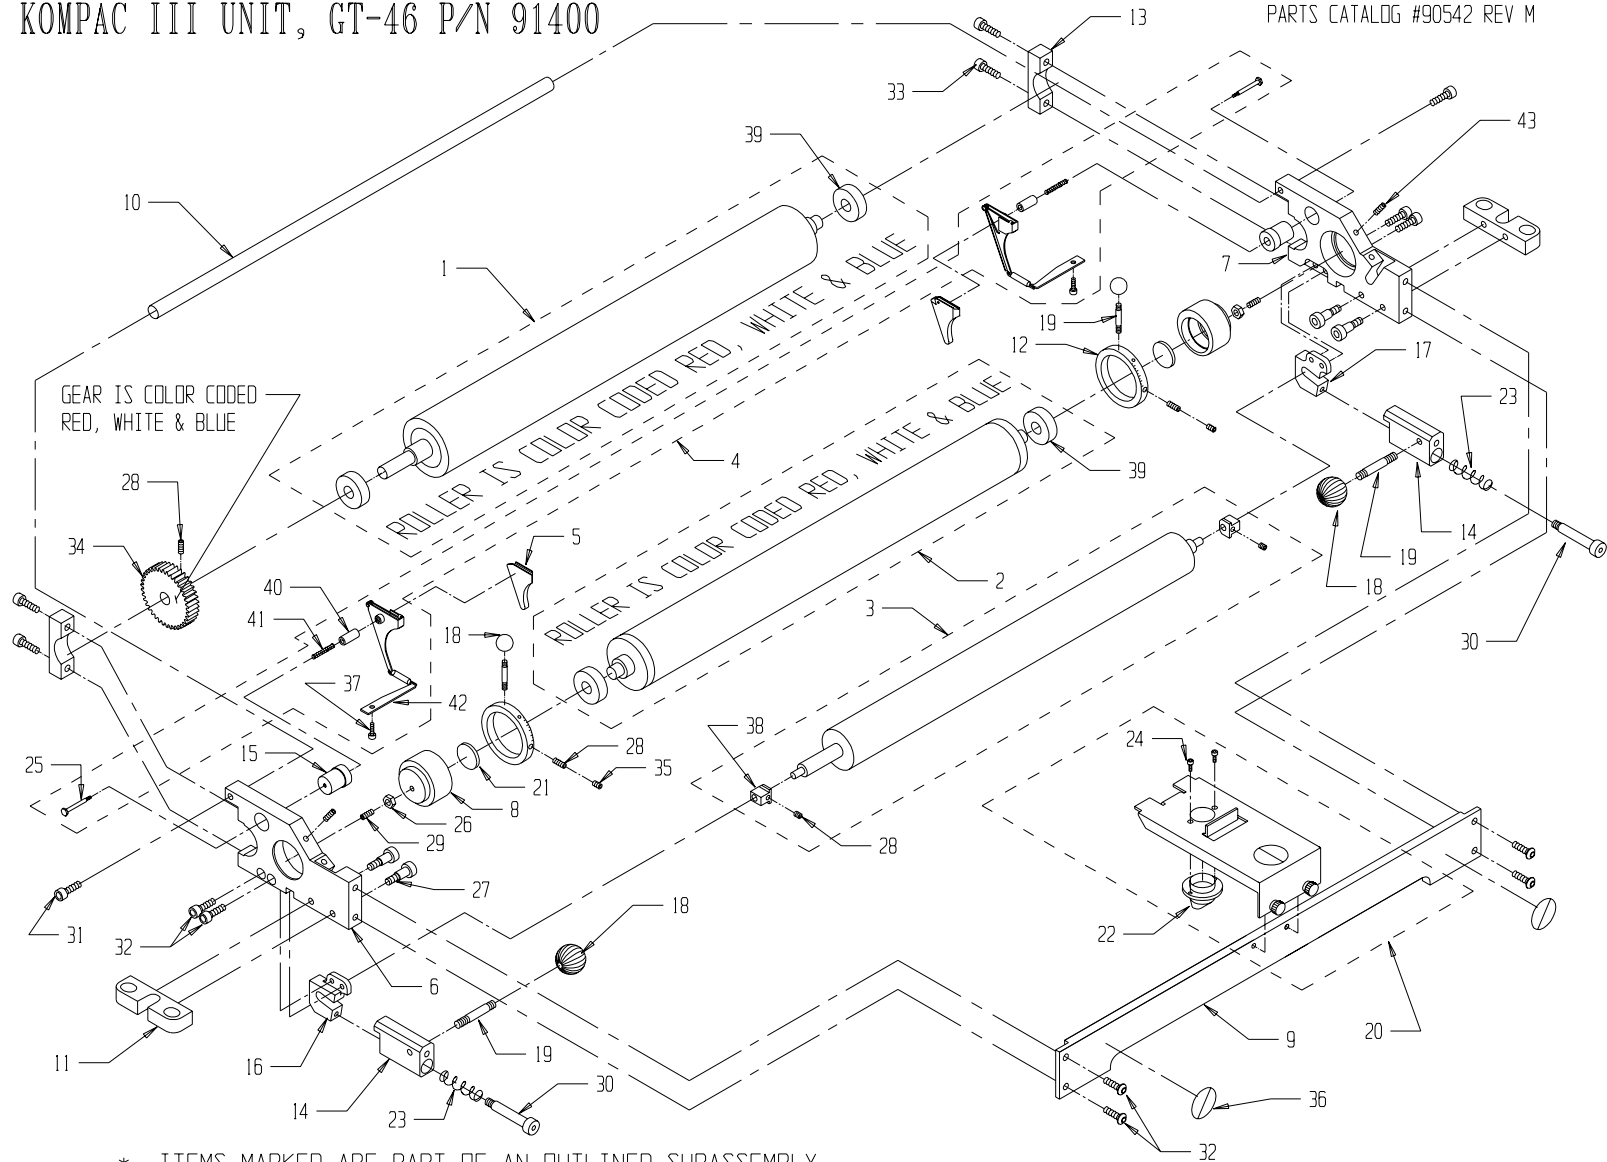

GT - 46

Parts Catalog # 090542

159 DWIGHT PLACE , FAIRFIELD , NEW JERSEY 07004

TEL: 973-227-8611 / 800-541-5702

FAX: 973-227-7532

* ITEMS MARKED ARE PART OF AN OUTLINED SUBASSEMBLY

43	91687	M5 X 8mm Set Screw	2
42	91406	Spring Plate, GT46/52	*
41	92242	Compression Spring	*
40	92304	Guide Pin	*
39	92586	Form/Metering Bearing	*
38	92174	Metric Alignment Block	*
37	91760	M4 x 10mm Cap Screw	*
36	92601	Safety Sticker	02
35	91909	M5 x 4mm Set Screw, Slotted	02
34	91405	Form Roller Gear, 38T	01
33	91761	M6 x 18mm Cap Screw	04
32	91773	M6 x 12mm Cap Screw	08
31	91711	Ø6mm x 16mm Sh'ldr Scr	02
30	91708	Ø6mm X 30mm Sh'ldr Scr	02
29	91703	M5 x 12mm Set Screw	02
28	91888	M5 x 5mm Set Screw	03*
27	91722	M8 x 16mm SHOULDER SCREW	04
26	91752	M5 Nut	02
25	92303	Shoulder Screw	*
24	91907	6-32 x 3/8" Phil Sc., Blk	*
23	95698	Compression Spring	02
ITEM#	PART #	DESCRIPTION	QTY

23	91529	Hose Clip, Ø3/4"	03
22	91528	Plastic Hose, Ø1/2"	01
21	91521	Auto Latch Pin	01
20	92056	Clutch Bearing	02
19	95610	Op Side Pan Mount	01
18	91522	Bearing Ø20 x Ø37 x 9	02
17	93468	Blanking Plug, 2"	01
16	91516	Spacer, Pivot Block	02
15	91515	Spacer, Link	02
14	91514	ON/OFF Spring	02
13	91619	Bearing Housing, GT 46/52	01
12	91512	Fixing Block	02
11	91511	Adjust Eccentric	02
10	92586	Bearing Ø12 x Ø32 x 10	02
09	91618	Drive Gear, GT 46/52	01
08	91508	Stripe Limit Boss	02
07	91507	ON/OFF Link	02
06	91506	Pivot Block, Op Side	01
05	91505	Pivot Block Non-Op Side	01
04	91504	Non-Op Side Spindle	01
03	91622	Drive Spindle	01
02	91502	Bracket Non-Op Side	01
01	91501	Bracket Op-Side	01